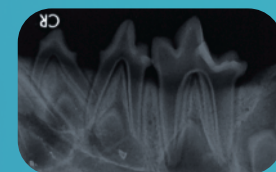

## FLEXIBLE IN MORE WAYS THAN ONE

The Apixia DIGIREX® PSP Scanner packs tremendous imaging power into a small package. Tiny enough to fit into the most crowded vet operatories, yet robust enough to be placed in a central location for use by the entire clinic, the Apixia DIGIREX® PSP Scanner is the ideal product for any size vet practice. Imaging with PSP plates offers all the flexibility and durability of film, combined with the immediacy and environmental benefits of digital radiography.

## LASER FAST IMAGE PROCESSING

Imaging is fast and simple. The smart top-loading design harnesses the power of gravity for simple loading and fuss-free use. In just a short time, the crystal clear radiograph appears on the computer screen, ready for viewing. Simply insert the next exposed plate when ready.