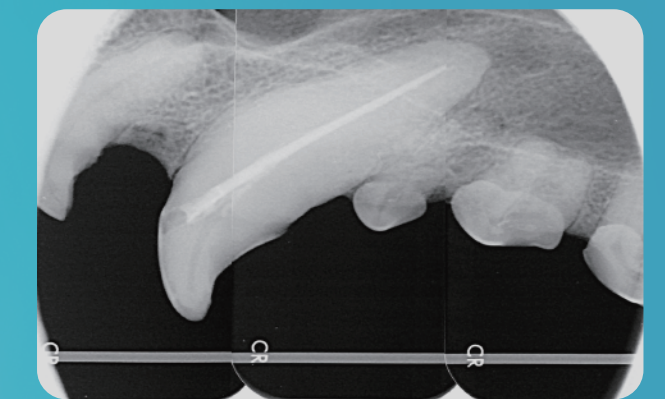

INNOVATIVE

FLEXIBLE IN MORE WAYS THAN ONE

The Apixia DIGIREX® PSP Scanner packs tremendous imaging power into a small package. Tiny enough to fit into the most crowded vet operatories, yet robust enough to be placed in a central location for use by the entire clinic, the Apixia DIGIREX® PSP Scanner is the ideal product for any size vet practice. Imaging with PSP plates offers all the flexibility and durability of film, combined with the immediacy and environmental benefits of digital radiography.

LASER FAST IMAGE PROCESSING

Imaging is fast and simple. The smart top-loading design harnesses the power of gravity for simple loading and fuss-free use. In just a short time, the crystal clear radiograph appears on the computer screen, ready for viewing. Simply insert the next exposed plate when ready.

VERSATILE

FOUR PHOSPHOR PLATE SIZES FOR VARIOUS ANIMAL STRUCTURES

With the Apixia DIGIREX® PSP Scanner, various animal structures such as tooth apices, alveolar bone and dentition can be viewed with different size plates. Possible periodontal disease and calculus can all be seen clearly and diagnosed for comprehensive dental treatment plans.

INTUITIVE

THE 3 PLATE HOLDER CAPTURES EVEN MORE IN ONE RADIOGRAPH

The optional Apixia DIGIREX® PSP Scanner stitch holder can capture maximum image area by placing three size 3 PSP Plates side by side in a stitched position. Fully stitched images enables veterinarians to capture more of the dentition and periapical anatomy. Lower dosages can also be used when shooting the hands, feet, or joints of animals with accurate results.