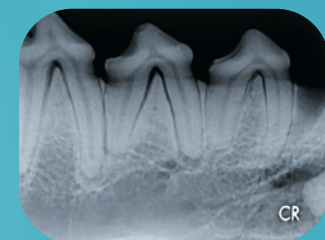

## LASER FAST IMAGE PROCESSING

Imaging is fast and simple. The smart top-loading design harnesses the power of gravity for simple loading and fuss-free use. In just a short time, the crystal clear radiograph appears on the computer screen, ready for viewing. Simply insert the next exposed plate when ready.

Feline lower molars

Feline lower incisors

Lower premolars

Feline mandible

Lower molars

Upper canine